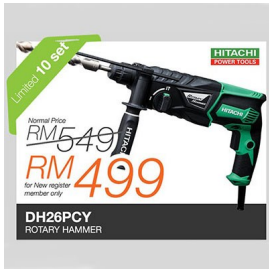

LIMITED PROMOTION B07 : HITACHI DH26PCY ROTARY HAMMER

HITACHI - DH26PCY ROTARY HAMMER

Rating: Not Rated Yet

Price

Price: RM 499.00

[Ask a question about this product](#)

Description

HITACHI - DH26PCY ROTARY HAMMER

Normal Price :

~~RM 549.00~~

Offer Price:

RM 499.00

(For New Register Member Only)

Specifications :

Capacity (Concrete)	3.4 - 26mm (1/8-1")
Capacity (Steel)	13mm (1/2")
Capacity (Wood)	32mm (1-1/4")
Capacity (Core bit)	25 - 50mm (1"-2")
Power Input	830W
Bit Shank	SDS-Plus
No Load Speed	0 - 1,100min-2
Full-load Impact Rate	0 - 4,300min-2
Overall Length	367mm (14 - 7/16")

Weight	2.8kg (6.2lbs.)
Standard Accessories	Side Handle, Depth Gauge