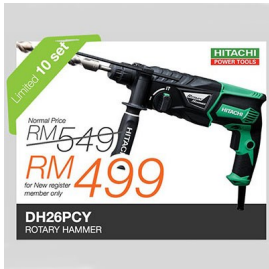

LIMITED PROMOTION B07 : HITACHI DH26PCY ROTARY HAMMER

HITACHI - DH26PCY ROTARY HAMMER

Rating: Not Rated Yet

Price

Price: RM 499.00

[Ask a question about this product](#)

Description

HITACHI - DH26PCY ROTARY HAMMER

Normal Price :

~~RM 549.00~~

Offer Price:

RM 499.00

(For New Register Member Only)

Specifications :

Capacity (Concrete)	3.4 - 26mm (1/8-1")
Capacity (Steel)	13mm (1/2")
Capacity (Wood)	32mm (1-1/4")
Capacity (Core bit)	25 - 50mm (1"-2")
Power Input	830W
Bit Shank	SDS-Plus
No Load Speed	0 - 1,100min- ²
Full-load Impact Rate	0 - 4,300min- ²
Overall Length	367mm (14 - 7/16")

Weight	2.8kg (6.2lbs.)
Standard Accessories	Side Handle, Depth Gauge